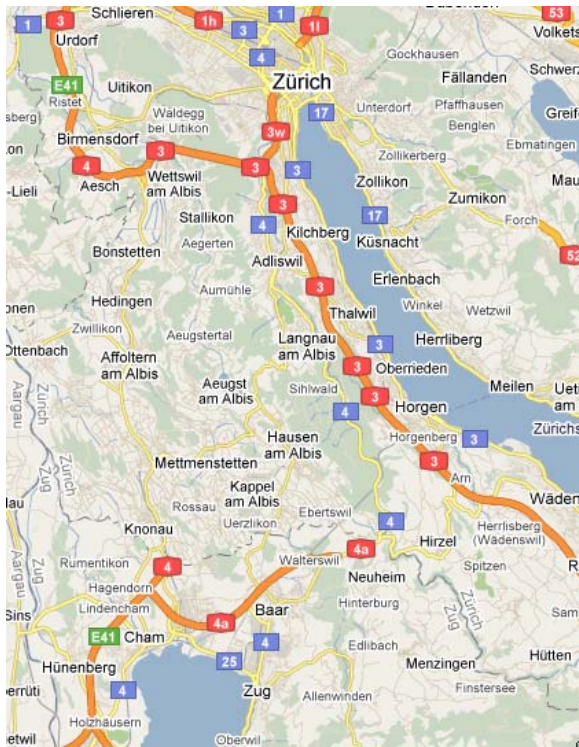

Directions to the Allied World office in Zug

Our office is in Baar, about 40 minutes from Zurich. Please click here for the [public transit time table](#).

Upon arrival at the Zug main station, please take the "S1" train until the "Baar Lindenpark" stop.

Our office is at **Lindenstrasse 8**, a short walk from the "Baar Lindenpark" stop.